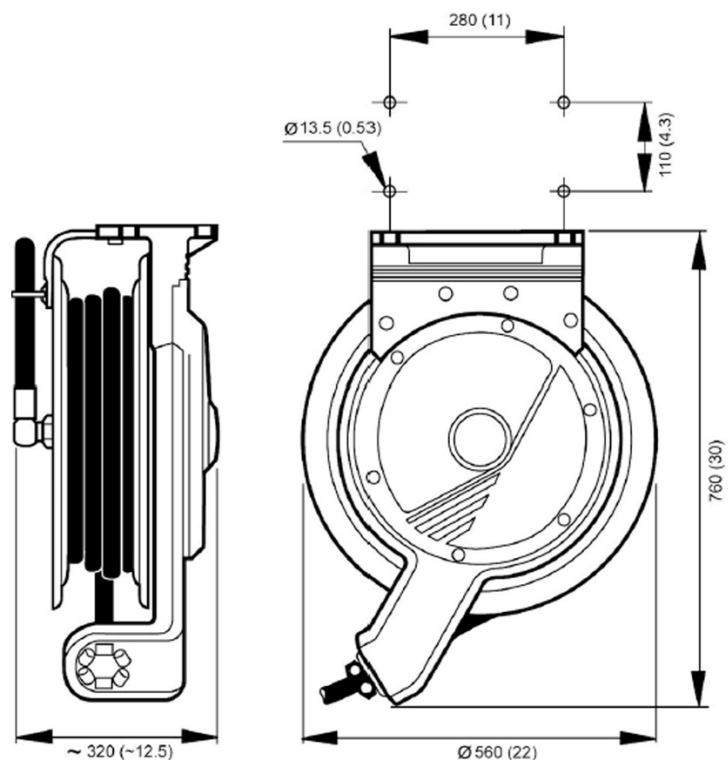

Hose reel 884

Heavy duty hose reel for water and air

Heavy duty hose reel for water and air. Suitable for long and heavy hoses. Made of epoxy coated die cast aluminium (material 100% recycling). Ball bearings in drum and swivel.

- Fully protected inner mechanisms
- Strong, durable and highly corrosion resistant
- Adjustable outlet arm minimizes friction
- Easy service and cleaning

AKBO884

Optional:

Swivelling wall mounting bracket

Reference: AKBOFZB

Reference	AKBO884-12-20	AKBO884-12-30	AKBO884-34-15
Hose dimension	1/2"	1/2"	3/4"
Max. hose length	20m	30m	15m
Max. working pressure	15 bar	15 bar	15 bar
Weight	31,5 Kg	31,5 Kg	31,5 Kg