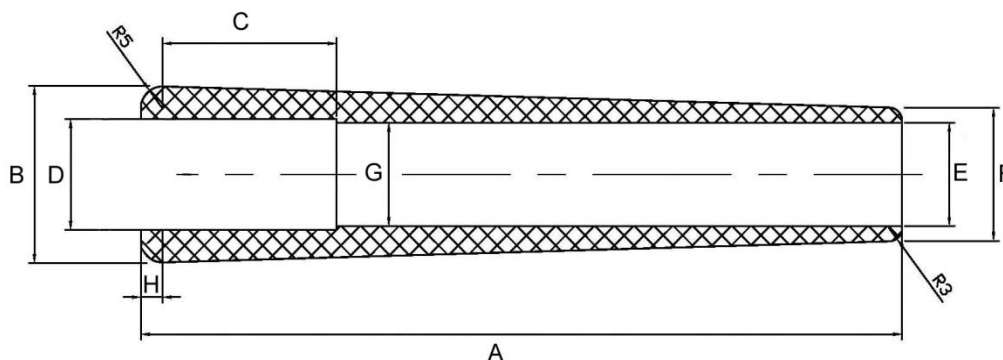

Hose protection

Reference: **Description:**

PROHO21-B Rubber hose protection for hoses with a maximum outer dimension of Ø21mm, blue
PROHO21-R Rubber hose protection for hoses with a maximum outer dimension of Ø21mm, red

PROHO23-B Rubber hose protection for hoses with a maximum outer dimension of Ø23mm, blue
PROHO23-R Rubber hose protection for hoses with a maximum outer dimension of Ø23mm, red
PROHO23-Y Rubber hose protection for hoses with a maximum outer dimension of Ø23mm, yellow
PROHO23-G Rubber hose protection for hoses with a maximum outer dimension of Ø23mm, green

PROHO31-B Rubber hose protection for hoses with a maximum outer dimension of Ø23mm, blue
PROHO31-R Rubber hose protection for hoses with a maximum outer dimension of Ø23mm, red
PROHO31-Y Rubber hose protection for hoses with a maximum outer dimension of Ø23mm, yellow
PROHO31-G Rubber hose protection for hoses with a maximum outer dimension of Ø23mm, green