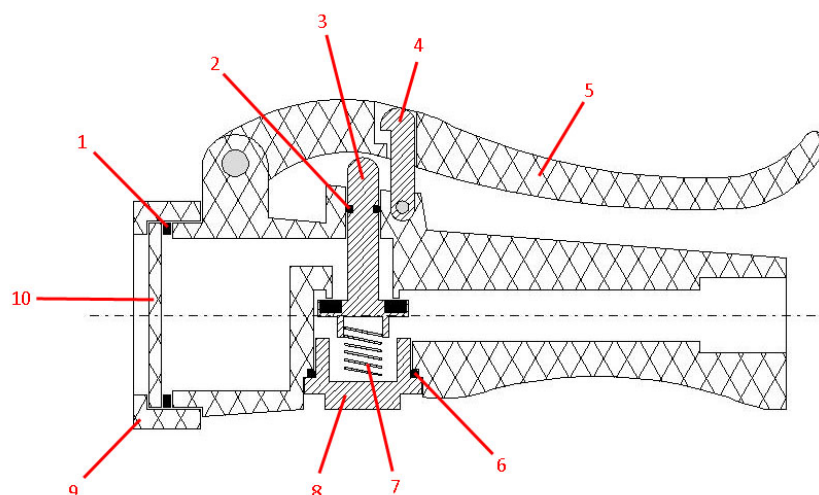

Spare parts for heavy duty spray heads

No.		Reference	Description
1		AKSH4-FS	Flat seal "Clipperton" 2110 for spray head (24x15x1,5)
2		AKSH4-HBL	POM head, black
2		AKSH4-HW	POM head, white
3		AKSH4-LS	Locking screw for spray head
4		AKSH4-NS-M	Nozzle shaft for spray head, brass
4		AKSH4-NS-R	Nozzle shaft for spray head, stainless steel
5		AKSH4-NT-M	Nozzle tip for spray head, brass
5		AKSH4-NT-R	Nozzle tip for spray head, stainless steel
6		AKSH4-TS	Screw for nozzle tip
7 8		AKSH4-OR	EPDM O-ring

Spare parts for shower head

No.		Reference	Description
1 2 6		AKKSSEAL	Seal kit: 1x O-ring 4,2 x 2 1x Flat seal 26 x 40 x 2 1x O-ring 23 x 2
3		AKKSVALVE	Valve
4		AKKSHOOK	Hook
5		AKKSTRIG-B AKKSTRIG-W	Lever, blue Lever, white
7		AKKSSPRING	Stainless steel spring
8		AKKSPLUG-B AKKSPLUG-C AKKSPLUG-R	Plug in plastic with O-ring, blue Plug in chrome plated brass with O-ring Plug in chrome stainless steel with O-ring
9		AKKSCAP-B AKKSCAP-W	Front cap, blue Front cap, white
10		AKKSHEAD-B AKKSHEAD-W	Shower head, blue Shower head, white