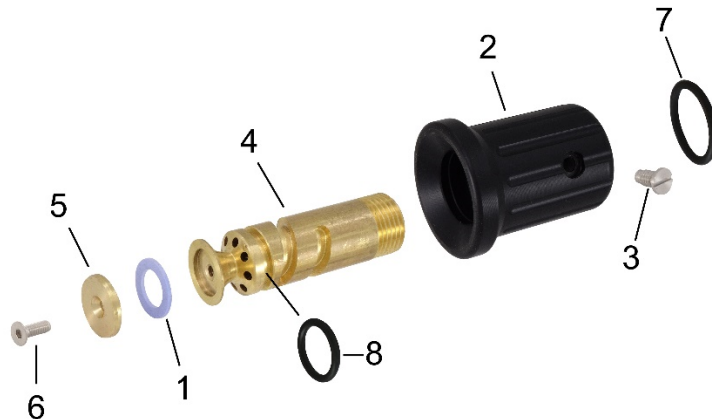

Spare parts for heavy duty spray heads

No.		Reference	Description
1		AKSH4-FS	Flat seal "Clipperton" 2110 for spray head (24x15x1,5)
2		AKSH4-HBL	POM head, black
2		AKSH4-HW	POM head, white
3		AKSH4-LS	Locking screw for spray head
4		AKSH4-NS-M	Nozzle shaft for spray head, brass
4		AKSH4-NS-R	Nozzle shaft for spray head, stainless steel
5		AKSH4-NT-M	Nozzle tip for spray head, brass
5		AKSH4-NT-R	Nozzle tip for spray head, stainless steel
6		AKSH4-TS	Screw for nozzle tip
7 8		AKSH4-OR	EPDM O-ring

Spare parts for shower head

No.		Reference	Description
1 2 6		AKKSSEAL	Seal kit: 1x O-ring 4,2 x 2 1x Flat seal 26 x 40 x 2 1x O-ring 23 x 2
3		AKKSVALVE	Valve
4		AKKSHOOK	Hook
5		AKKSTRIG-B AKKSTRIG-W	Lever, blue Lever, white
7		AKKSSPRING	Stainless steel spring
8		AKKSPLUG-B AKKSPLUG-C AKKSPLUG-R	Plug in plastic with O-ring, blue Plug in chrome plated brass with O-ring Plug in chrome stainless steel with O-ring
9		AKKSCAP-B AKKSCAP-W	Front cap, blue Front cap, white
10		AKKSHEAD-B AKKSHEAD-W	Shower head, blue Shower head, white