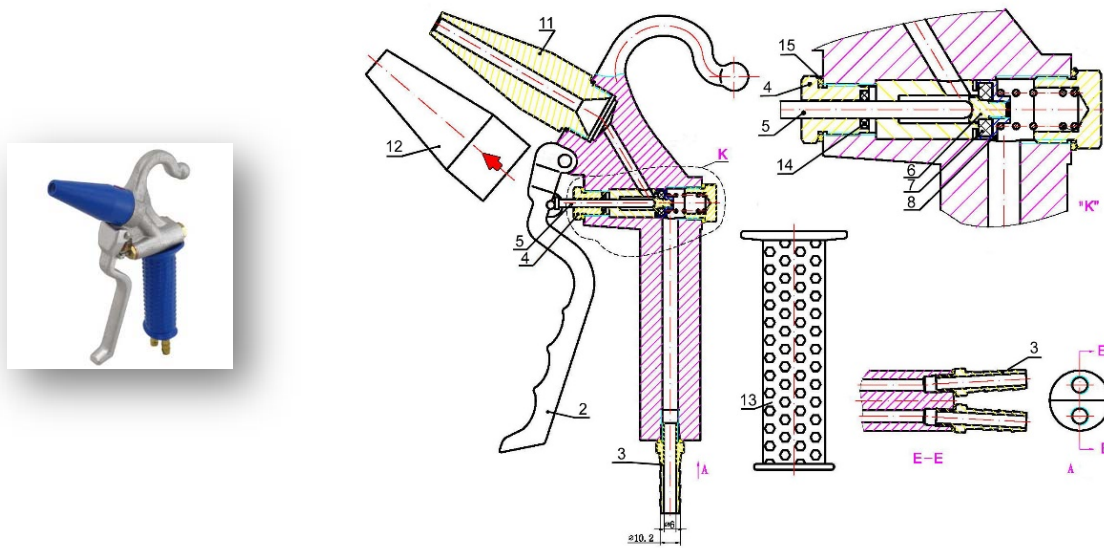

Spare parts for AKAWLU1-B water/air gun

No.		Reference	Description
2		AKAWTRIG	Lever
3		AKAWTAIL	Hose tail with brass washer
6 7 8		AKAWPIST	Piston
4 5 14 15		AKAWSHAF	Shaft with plug
11		AKAWNOZZ	Nozzle
12		AKAWSLEE	Nozzle sleeve
13		AKAWGRIP	EPDM handgrip