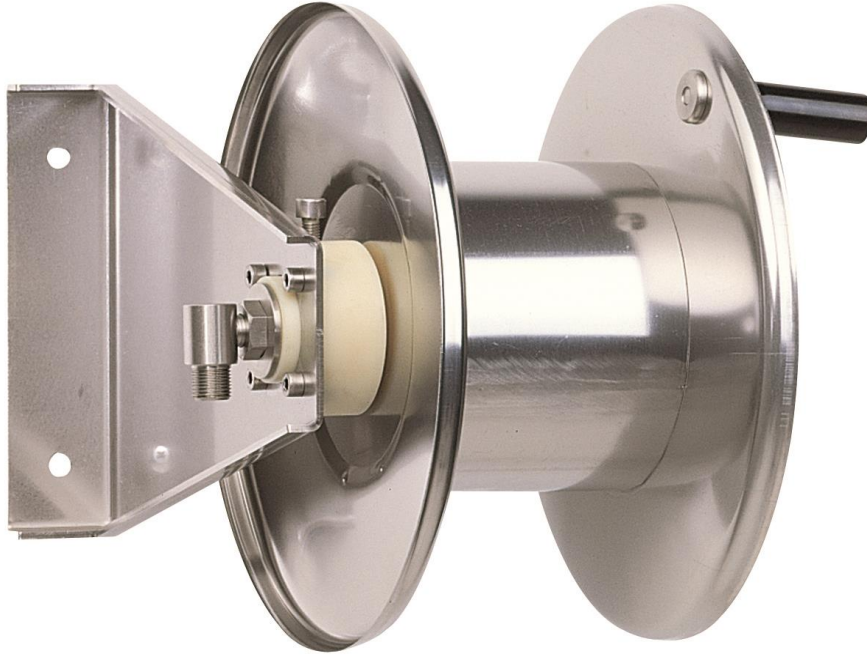

AKM9000 STAINLESS STEEL MANUAL HOSE REEL

AKM9000

Max. working pressure	200 bar
Connection inlet - outlet	½" male – ½" male
Bore	12mm
Max. hose Ø	½"
Max. Hose length	¾" – 20m ½" – 20m
Weight	9 Kg
Material hose reel	AISI 304 / AISI 303
Material swivel	AISI 304 Seal: EPDM

DIMENSIONS AKM9000

Art. Code	A	B	C	D	E	F	G	H	I	M	N
AKM9000	140	170	247	170	175	150	195	340	120	1/2"	220