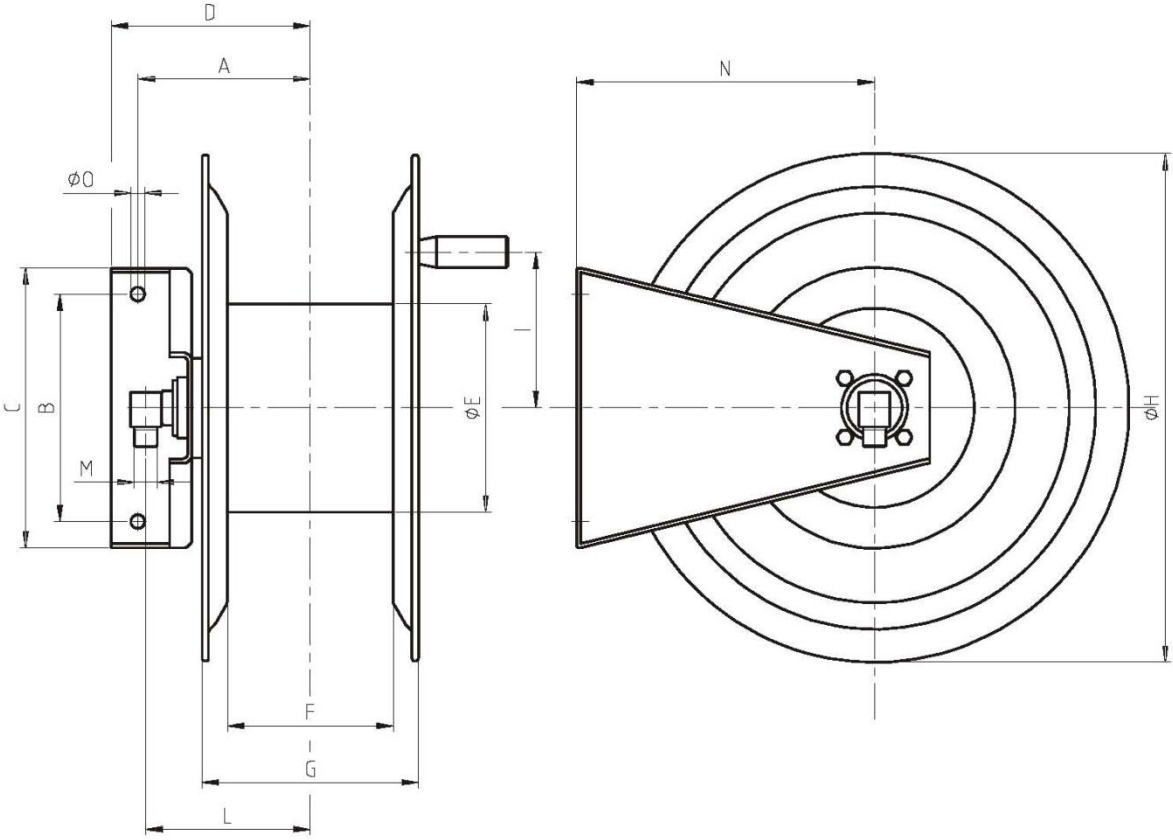

AKM9000 STAINLESS STEEL MANUAL HOSE REEL

AKM9000

Max. working pressure	200 bar
Connection inlet - outlet	½" male – ½" male
Bore	12mm
Max. hose Ø	½"
Max. Hose length	¾" – 20m ½" – 20m
Weight	9 Kg
Material hose reel	AISI 304 / AISI 303
Material swivel	AISI 304 Seal: EPDM

DIMENSIONS AKM9000

Art. Code	A	B	C	D	E	F	G	H	I	M	N
AKM9000	140	170	247	170	175	150	195	340	120	1/2"	220