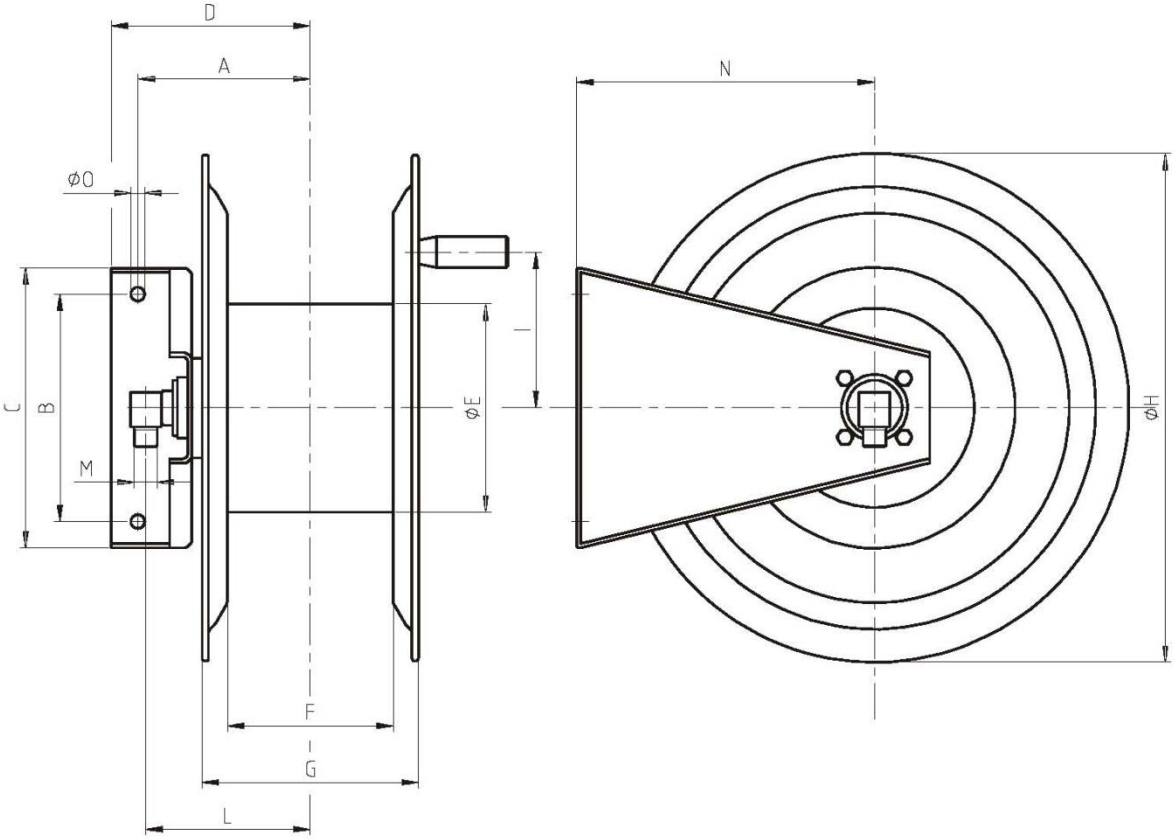

AKM9310 STAINLESS STEEL MANUAL HOSE REEL

AKM9310

Max. working pressure	200 bar
Connection inlet - outlet	½" male – ½" male
Bore	12mm
Max. hose Ø	½"
Max. Hose length	¾" – 50m ½" – 35m
Weight	12 Kg
Material hose reel	AISI 304 / AISI 303
Material swivel	AISI 304 Seal: EPDM

DIMENSIONS AKM9310

Art. Code	A	B	C	D	E	F	G	H	I	M	N	O
AKM9310	140	170	253	170	180	150	194	460	160	1/2"	270	10