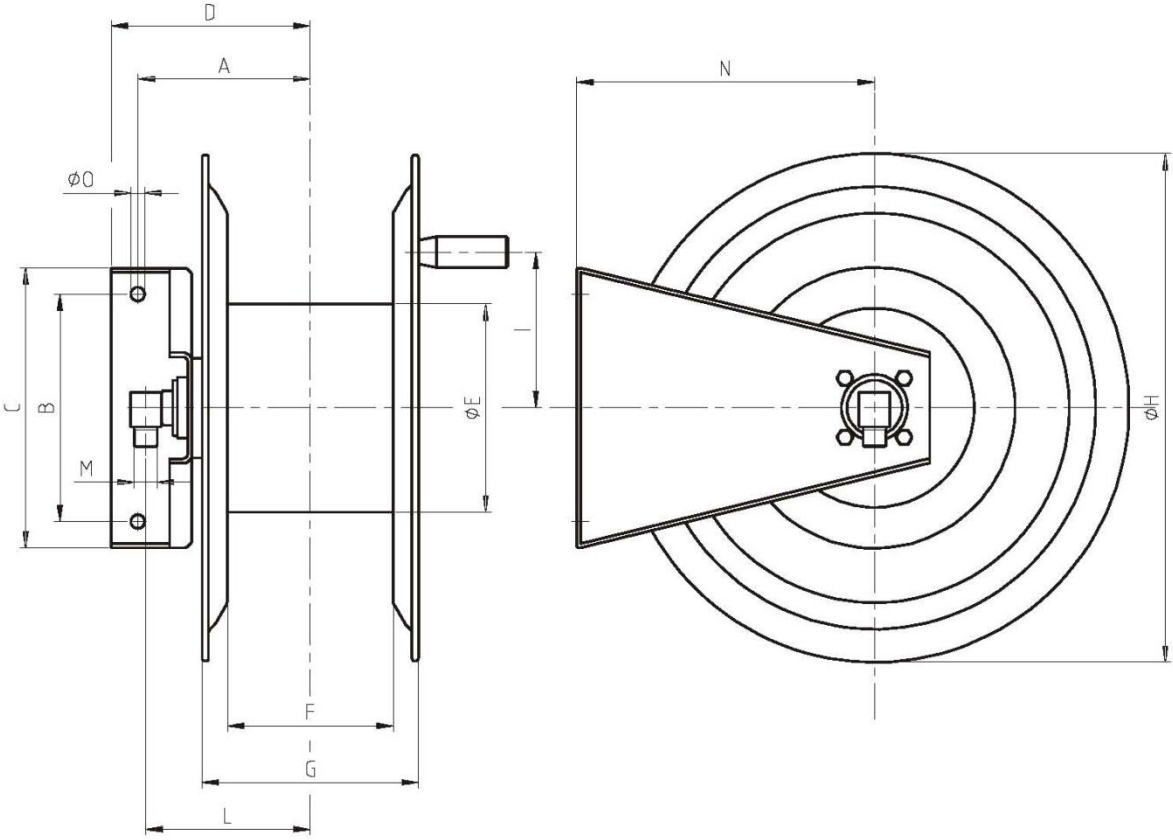

AKM9320 STAINLESS STEEL MANUAL HOSE REEL

AKM9320

Max. working pressure	20 bar
Connection inlet - outlet	1" male – ¾" male
Bore	19mm
Max. hose Ø	1"
Max. Hose length	¾" – 20m 1" – 10m
Weight	12 Kg
Material hose reel	AISI 304 / AISI 303
Material swivel	AISI 304 Seal: VITON

DIMENSIONS AKM9320

Art. Code	A	B	C	D	E	F	G	H	I	M	N	O
AKM9320	140	170	253	170	180	150	194	460	160	1"	270	10