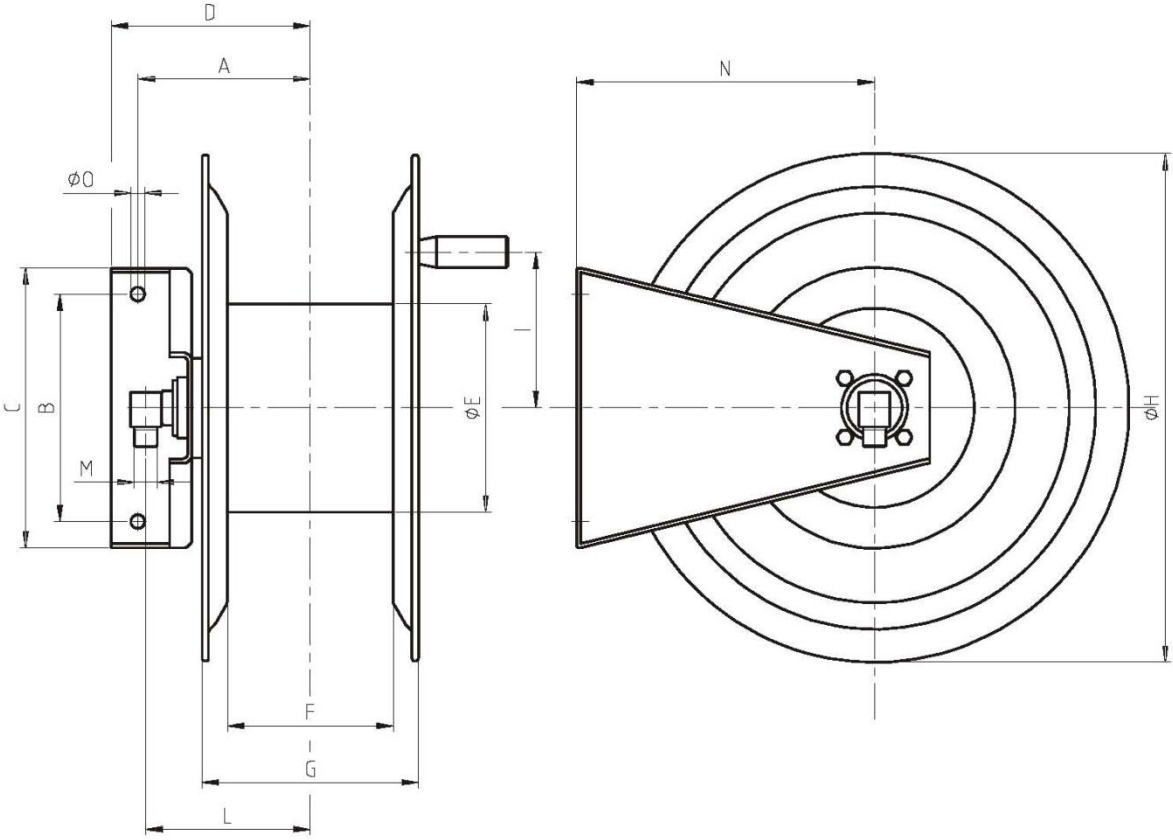

AKM9520 STAINLESS STEEL MANUAL HOSE REEL

AKM9520

Max. working pressure	20 bar
Connection inlet - outlet	1" male – ¾" male
Bore	19mm
Max. hose Ø	1"
Max. Hose length	¾" – 35m 1" – 20m
Weight	13 Kg
Material hose reel	AISI 304 / AISI 303
Material swivel	AISI 304 Seal: VITON

DIMENSIONS AKM9520

Art. Code	A	B	C	D	E	F	G	H	I	M	N	O
AKM9520	165	170	253	195	180	200	244	460	160	1"	270	10