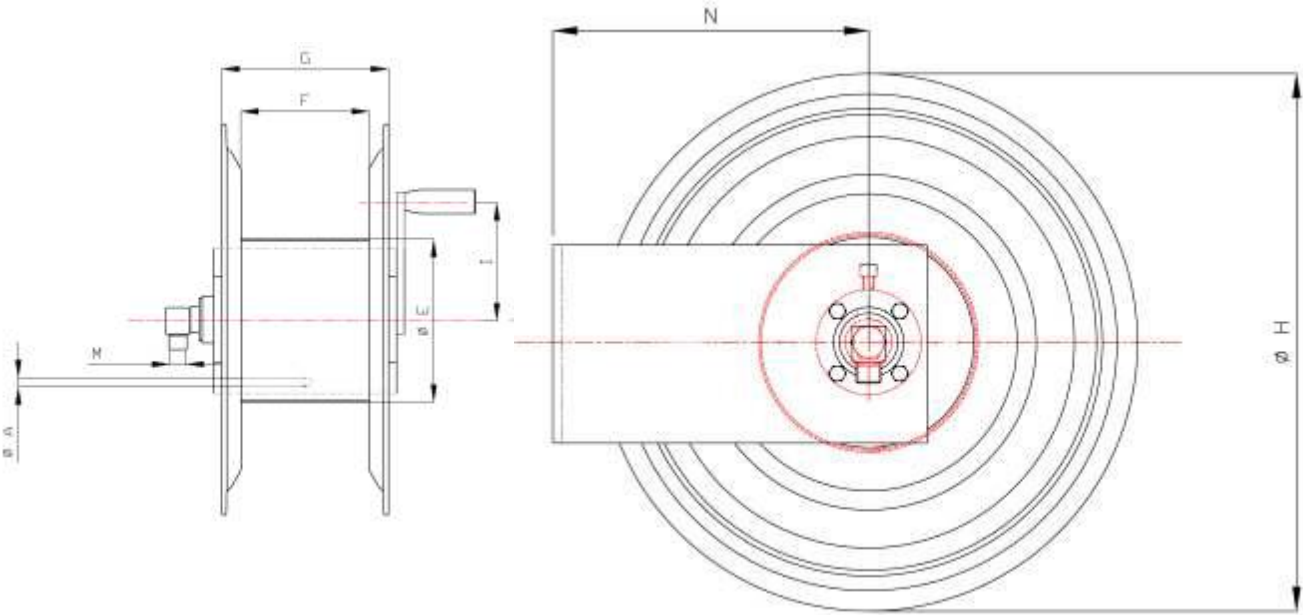

AKM9810 STAINLESS STEEL MANUAL HOSE REEL

AKM9810

Max. working pressure	200 bar
Connection inlet - outlet	½" male – ½" female
Bore	12mm
Max. hose Ø	½"
Max. Hose length	¾" – 35m ½" – 25m
Weight	10 Kg
Material hose reel	AISI 304
Material swivel	AISI 303 Seal: EPDM

DIMENSIONS AKM9810

Art. Code	A	E	F	G	H	I	M	N	O	P	Q	R
AKM9810	13	260	150	170	430	150	1/2"	260	230	150	180	114