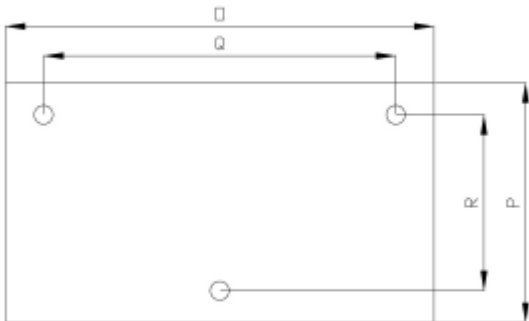

AKM9810 STAINLESS STEEL MANUAL HOSE REEL

AKM9810

Max. working pressure	200 bar
Connection inlet - outlet	½" male – ½" female
Bore	12mm
Max. hose Ø	½"
Max. Hose length	¾" – 35m ½" – 25m
Weight	10 Kg
Material hose reel	AISI 304
Material swivel	AISI 303 Seal: EPDM

DIMENSIONS AKM9810

Art. Code	A	E	F	G	H	I	M	N	O	P	Q	R
AKM9810	13	260	150	170	430	150	1/2"	260	230	150	180	114