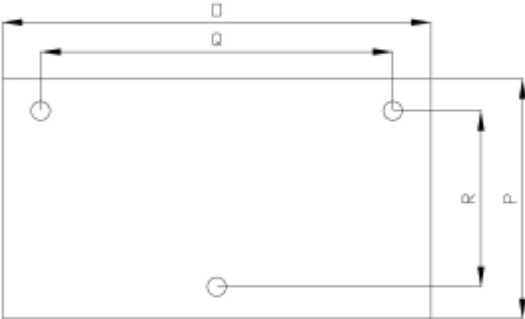

AKM9811 STAINLESS STEEL MANUAL HOSE REEL

AKM9811

Max. working pressure	200 bar
Connection inlet - outlet	½" male – ½" male
Bore	12mm
Max. hose Ø	½"
Max. Hose length	¾" – 50m ½" – 35m
Weight	10 Kg
Material hose reel	AISI 304
Material swivel	AISI 303 Seal: EPDM

DIMENSIONS AKM9811

Art. Code	A	E	F	G	H	I	M	N	O	P	Q	R
AKM9811	13	260	200	220	430	150	1/2"	260	280	150	200	114