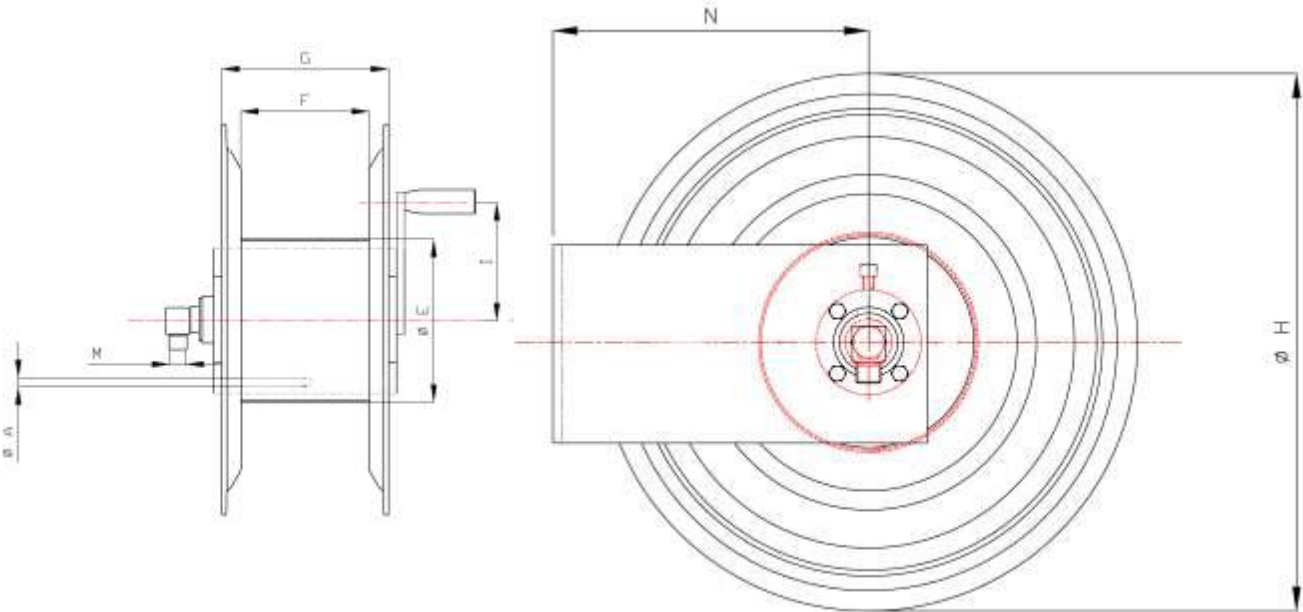

AKM9811 STAINLESS STEEL MANUAL HOSE REEL

AKM9811

Max. working pressure	200 bar
Connection inlet - outlet	½" male – ½" male
Bore	12mm
Max. hose Ø	½"
Max. Hose length	¾" – 50m ½" – 35m
Weight	10 Kg
Material hose reel	AISI 304
Material swivel	AISI 303 Seal: EPDM

DIMENSIONS AKM9811

Art. Code	A	E	F	G	H	I	M	N	O	P	Q	R
AKM9811	13	260	200	220	430	150	1/2"	260	280	150	200	114