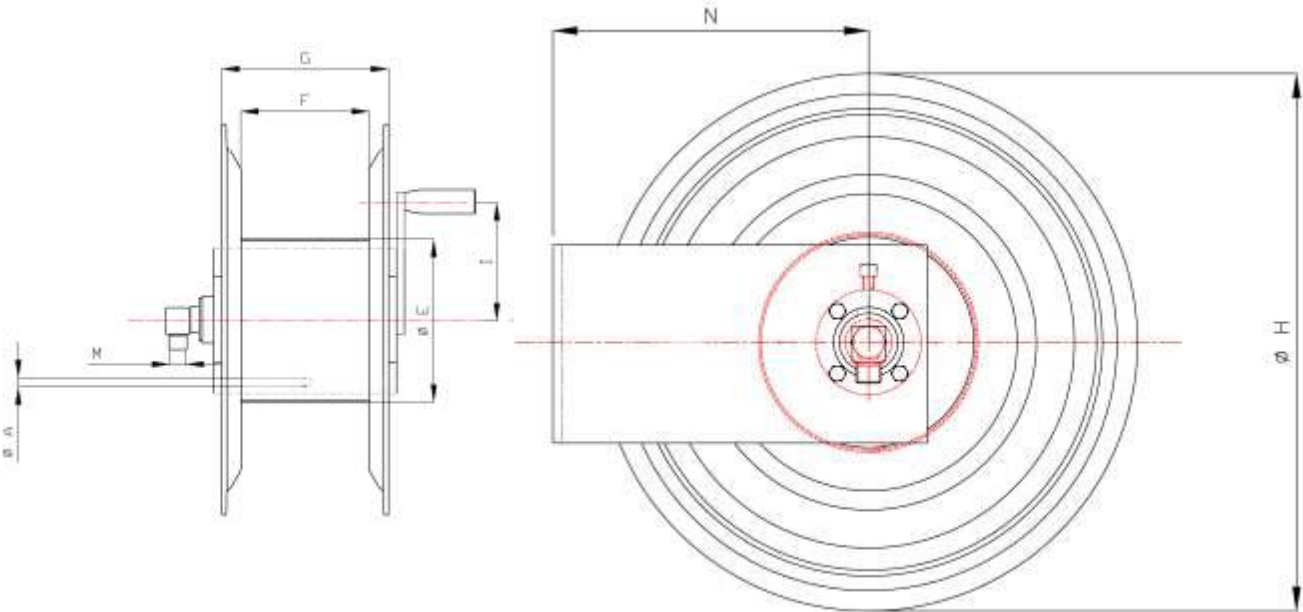

AKM9813 STAINLESS STEEL MANUAL HOSE REEL

AKM9813

Max. working pressure	200 bar
Connection inlet - outlet	½" male – ½" male
Bore	12mm
Max. hose Ø	½"
Max. Hose length	¾" – 70m ½" – 50m
Weight	10 Kg
Material hose reel	AISI 304
Material swivel	AISI 303 Seal: EPDM

DIMENSIONS AKM9813

Art. Code	A	E	F	G	H	I	M	N	O	P	Q	R
AKM9813	15x11,5	260	300	320	430	150	1/2"	260	386	150	266	114