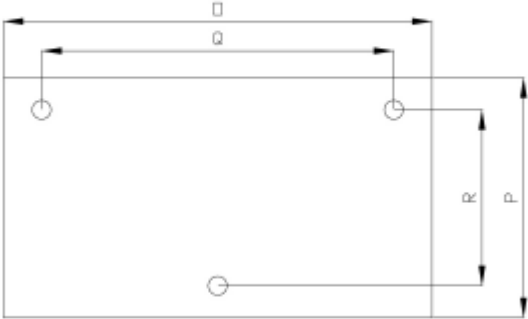

AKM9813 STAINLESS STEEL MANUAL HOSE REEL

AKM9813

Max. working pressure	200 bar
Connection inlet - outlet	½" male – ½" male
Bore	12mm
Max. hose Ø	½"
Max. Hose length	¾" – 70m ½" – 50m
Weight	10 Kg
Material hose reel	AISI 304
Material swivel	AISI 303 Seal: EPDM

DIMENSIONS AKM9813

Art. Code	A	E	F	G	H	I	M	N	O	P	Q	R
AKM9813	15x11,5	260	300	320	430	150	1/2"	260	386	150	266	114