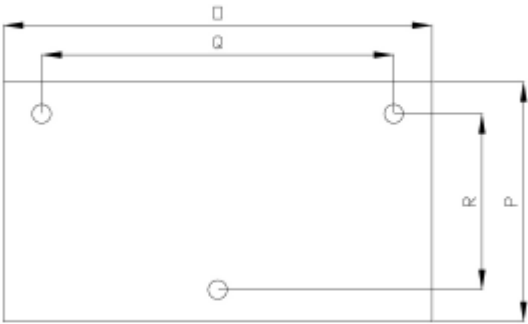

AKM9814 STAINLESS STEEL MANUAL HOSE REEL

AKM9814

| | |
|----------------------------------|---------------------------------|
| Max. working pressure | 20 bar |
| Connection inlet - outlet | 1" male – ¾" male |
| Bore | 19mm |
| Max. hose Ø | 1" |
| Max. Hose length | ¾" – 13m 1" – 10m |
| Weight | 10 Kg |
| Material hose reel | AISI 304 |
| Material swivel | AISI 303 Seal: VITON |

DIMENSIONS AKM9814

| Art. Code | A | E | F | G | H | I | M | N | O | P | Q | R |
|-----------|----|-----|-----|-----|-----|-----|----|-----|-----|-----|-----|-----|
| AKM9814 | 13 | 260 | 150 | 170 | 430 | 150 | 1" | 260 | 230 | 150 | 180 | 114 |