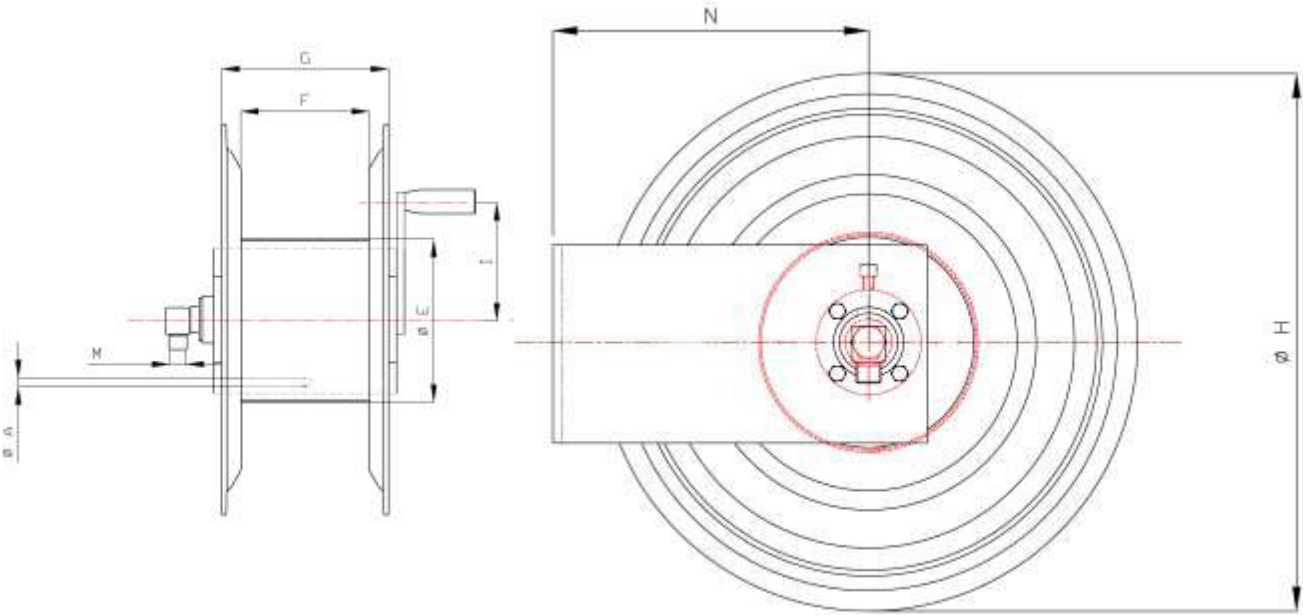

AKM9814 STAINLESS STEEL MANUAL HOSE REEL

AKM9814

| | |
|----------------------------------|---------------------------------|
| Max. working pressure | 20 bar |
| Connection inlet - outlet | 1" male – ¾" male |
| Bore | 19mm |
| Max. hose Ø | 1" |
| Max. Hose length | ¾" – 13m 1" – 10m |
| Weight | 10 Kg |
| Material hose reel | AISI 304 |
| Material swivel | AISI 303 Seal: VITON |

DIMENSIONS AKM9814

| Art. Code | A | E | F | G | H | I | M | N | O | P | Q | R |
|-----------|----|-----|-----|-----|-----|-----|----|-----|-----|-----|-----|-----|
| AKM9814 | 13 | 260 | 150 | 170 | 430 | 150 | 1" | 260 | 230 | 150 | 180 | 114 |