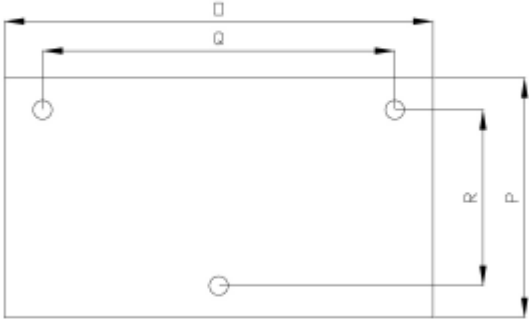

AKM9815 STAINLESS STEEL MANUAL HOSE REEL

AKM9815

Max. working pressure	20 bar
Connection inlet - outlet	1" male – ¾" male
Bore	19mm
Max. hose Ø	1"
Max. Hose length	¾" – 15m 1" – 13m
Weight	10 Kg
Material hose reel	AISI 304
Material swivel	AISI 303 Seal: VITON

DIMENSIONS AKM9815

Art. Code	A	E	F	G	H	I	M	N	O	P	Q	R
AKM9815	13	260	200	220	430	150	1"	260	280	150	200	114