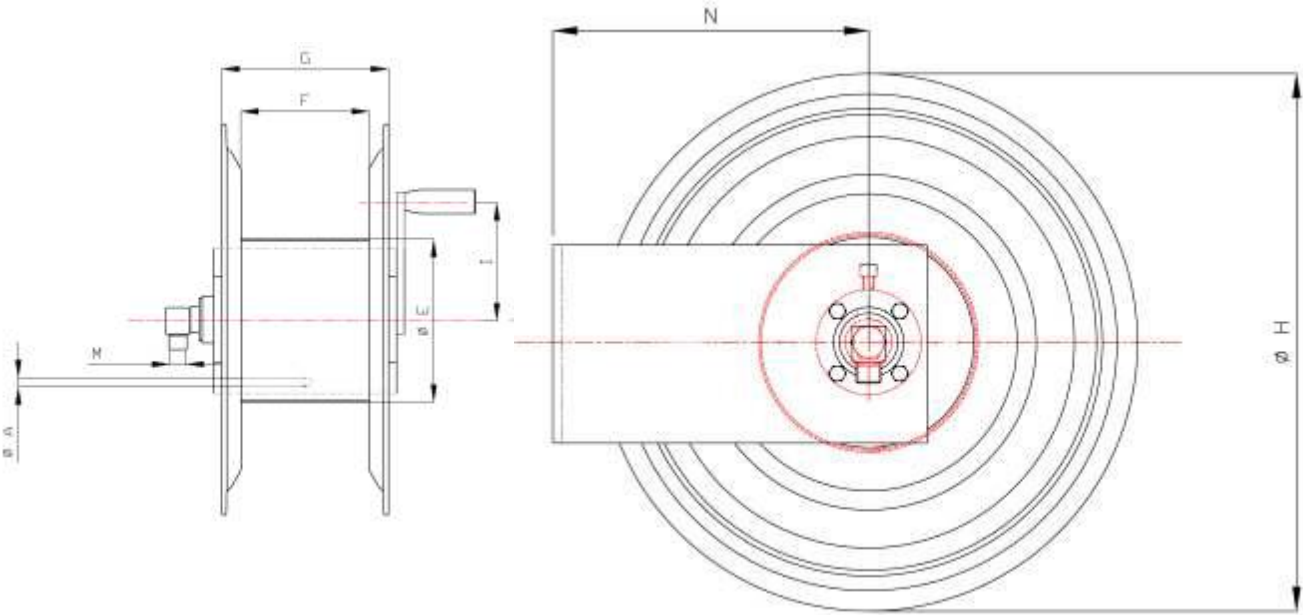

AKM9815 STAINLESS STEEL MANUAL HOSE REEL

AKM9815

Max. working pressure	20 bar
Connection inlet - outlet	1" male – ¾" male
Bore	19mm
Max. hose Ø	1"
Max. Hose length	¾" – 15m 1" – 13m
Weight	10 Kg
Material hose reel	AISI 304
Material swivel	AISI 303 Seal: VITON

DIMENSIONS AKM9815

Art. Code	A	E	F	G	H	I	M	N	O	P	Q	R
AKM9815	13	260	200	220	430	150	1"	260	280	150	200	114