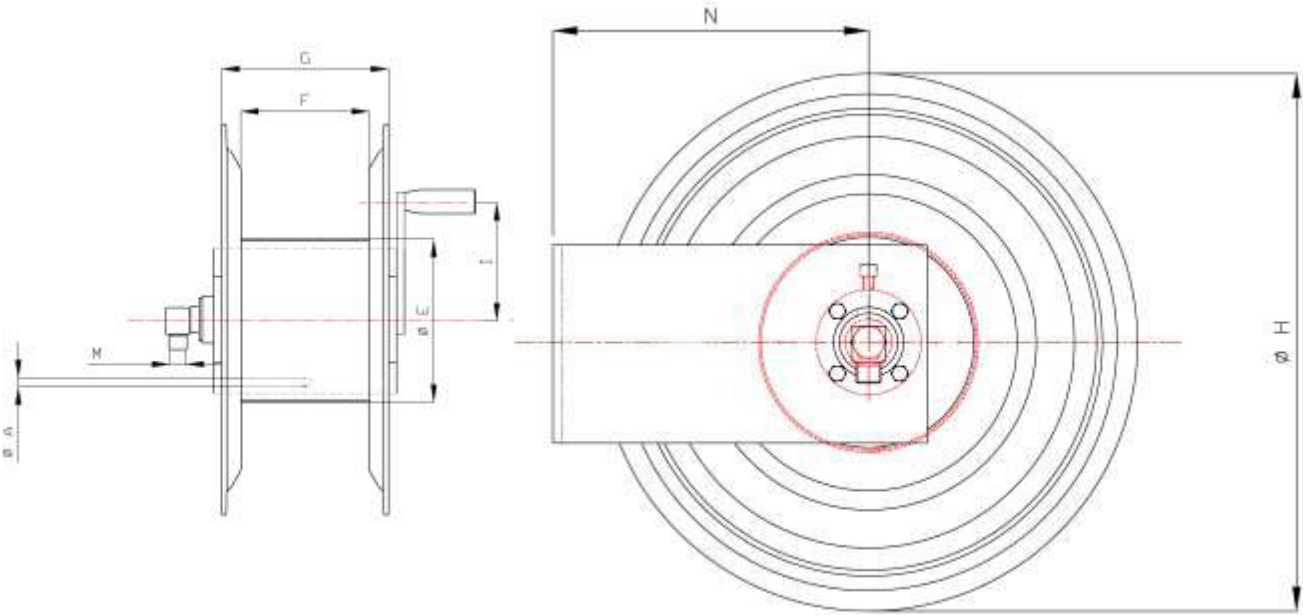

AKM9816 STAINLESS STEEL MANUAL HOSE REEL

AKM9816

Max. working pressure	20 bar
Connection inlet - outlet	1" male – ¾" male
Bore	19mm
Max. hose Ø	1"
Max. Hose length	¾" – 20m 1" – 15m
Weight	10 Kg
Material hose reel	AISI 304 / AISI 303
Material swivel	AISI 304 Seal: VITON

DIMENSIONS AKM9816

Art. Code	A	E	F	G	H	I	M	N	O	P	Q	R
AKM9816	13	260	250	270	430	150	1"	260	336	150	250	114