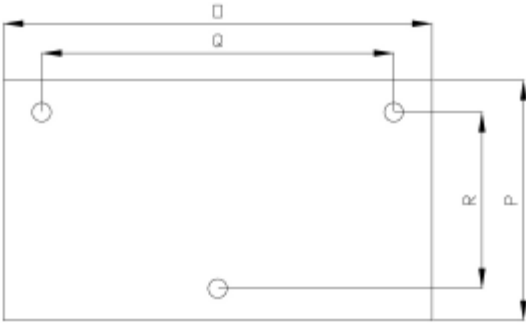

AKM9816 STAINLESS STEEL MANUAL HOSE REEL

AKM9816

Max. working pressure	20 bar
Connection inlet - outlet	1" male – ¾" male
Bore	19mm
Max. hose Ø	1"
Max. Hose length	¾" – 20m 1" – 15m
Weight	10 Kg
Material hose reel	AISI 304 / AISI 303
Material swivel	AISI 304 Seal: VITON

DIMENSIONS AKM9816

Art. Code	A	E	F	G	H	I	M	N	O	P	Q	R
AKM9816	13	260	250	270	430	150	1"	260	336	150	250	114