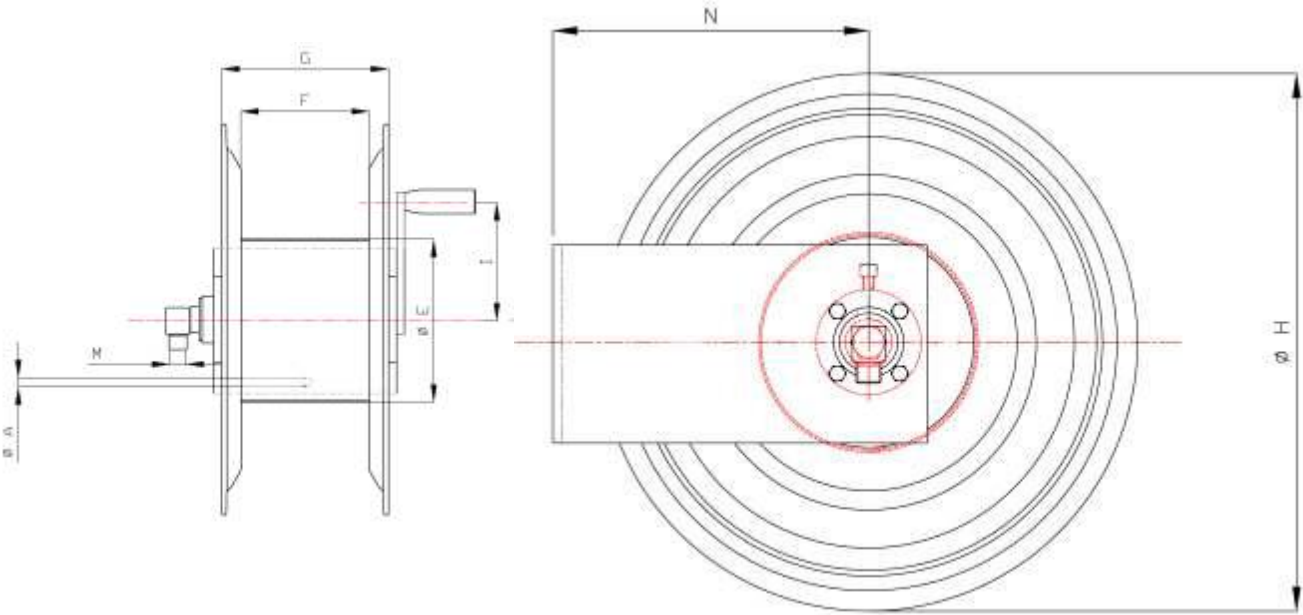

AKM9817 STAINLESS STEEL MANUAL HOSE REEL

AKM9817

Max. working pressure	20 bar
Connection inlet - outlet	1" male – ¾" male
Bore	19mm
Max. hose Ø	1"
Max. Hose length	¾" – 25m 1" – 20m
Weight	10 Kg
Material hose reel	AISI 304 / AISI 303
Material swivel	AISI 304 Seal: VITON

DIMENSIONS AKM9817

Art. Code	A	E	F	G	H	I	M	N	O	P	Q	R
AKM9817	15x11,5	260	300	320	430	150	1"	260	386	150	266	114