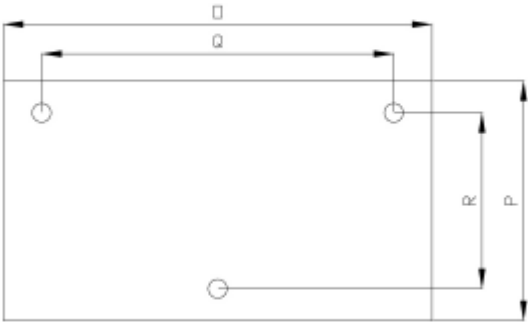

AKM9817 STAINLESS STEEL MANUAL HOSE REEL

AKM9817

Max. working pressure	20 bar
Connection inlet - outlet	1" male – ¾" male
Bore	19mm
Max. hose Ø	1"
Max. Hose length	¾" – 25m 1" – 20m
Weight	10 Kg
Material hose reel	AISI 304 / AISI 303
Material swivel	AISI 304 Seal: VITON

DIMENSIONS AKM9817

Art. Code	A	E	F	G	H	I	M	N	O	P	Q	R
AKM9817	15x11,5	260	300	320	430	150	1"	260	386	150	266	114