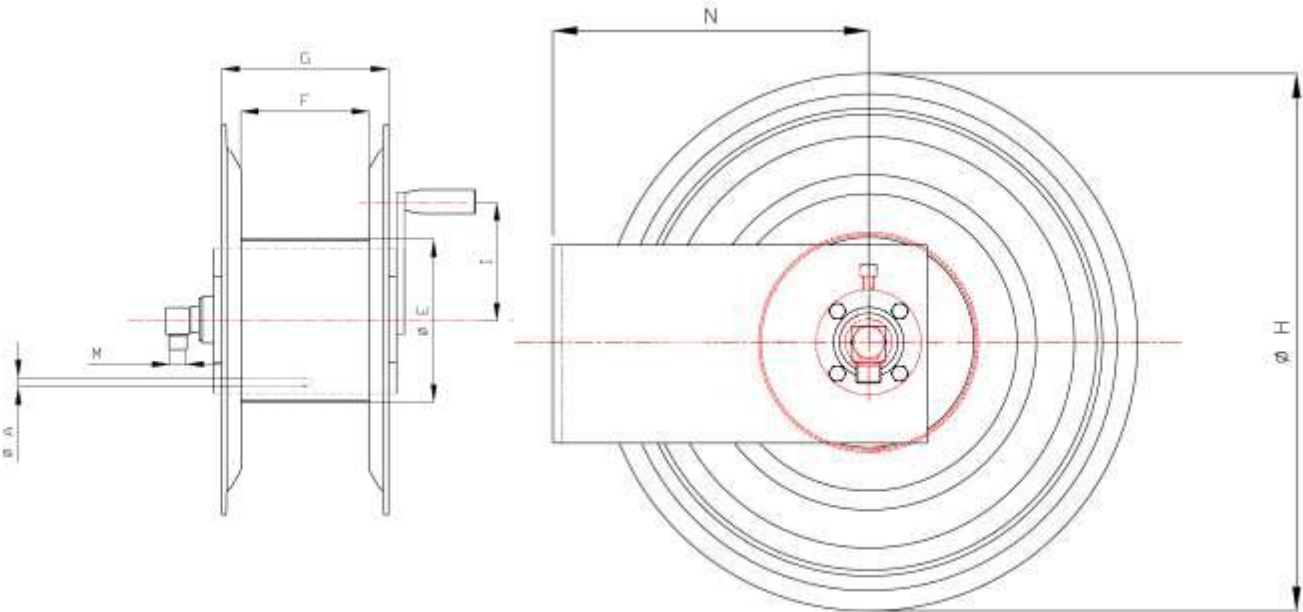

AKM9851 STAINLESS STEEL MANUAL HOSE REEL

AKM9851

Max. working pressure	20 bar
Connection inlet - outlet	1" male – ¾" female
Bore	19mm
Max. hose Ø	1"
Max. Hose length	¾" – 50m 1" – 35m
Weight	10 Kg
Material hose reel	AISI 304 / AISI 303
Material swivel	AISI 304 Seal: VITON

DIMENSIONS AKM9851

Art. Code	A	E	F	G	H	I	M	N	O	P	Q	R
AKM9851	15x11,5	260	500	520	430	150	1"	260	586	150	466	114