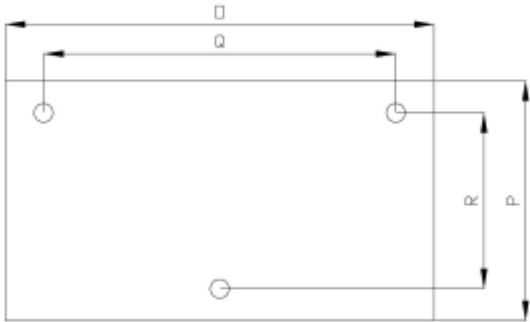

AKM9851 STAINLESS STEEL MANUAL HOSE REEL

AKM9851

Max. working pressure	20 bar
Connection inlet - outlet	1" male – ¾" female
Bore	19mm
Max. hose Ø	1"
Max. Hose length	¾" – 50m 1" – 35m
Weight	10 Kg
Material hose reel	AISI 304 / AISI 303
Material swivel	AISI 304 Seal: VITON

DIMENSIONS AKM9851

Art. Code	A	E	F	G	H	I	M	N	O	P	Q	R
AKM9851	15x11,5	260	500	520	430	150	1"	260	586	150	466	114