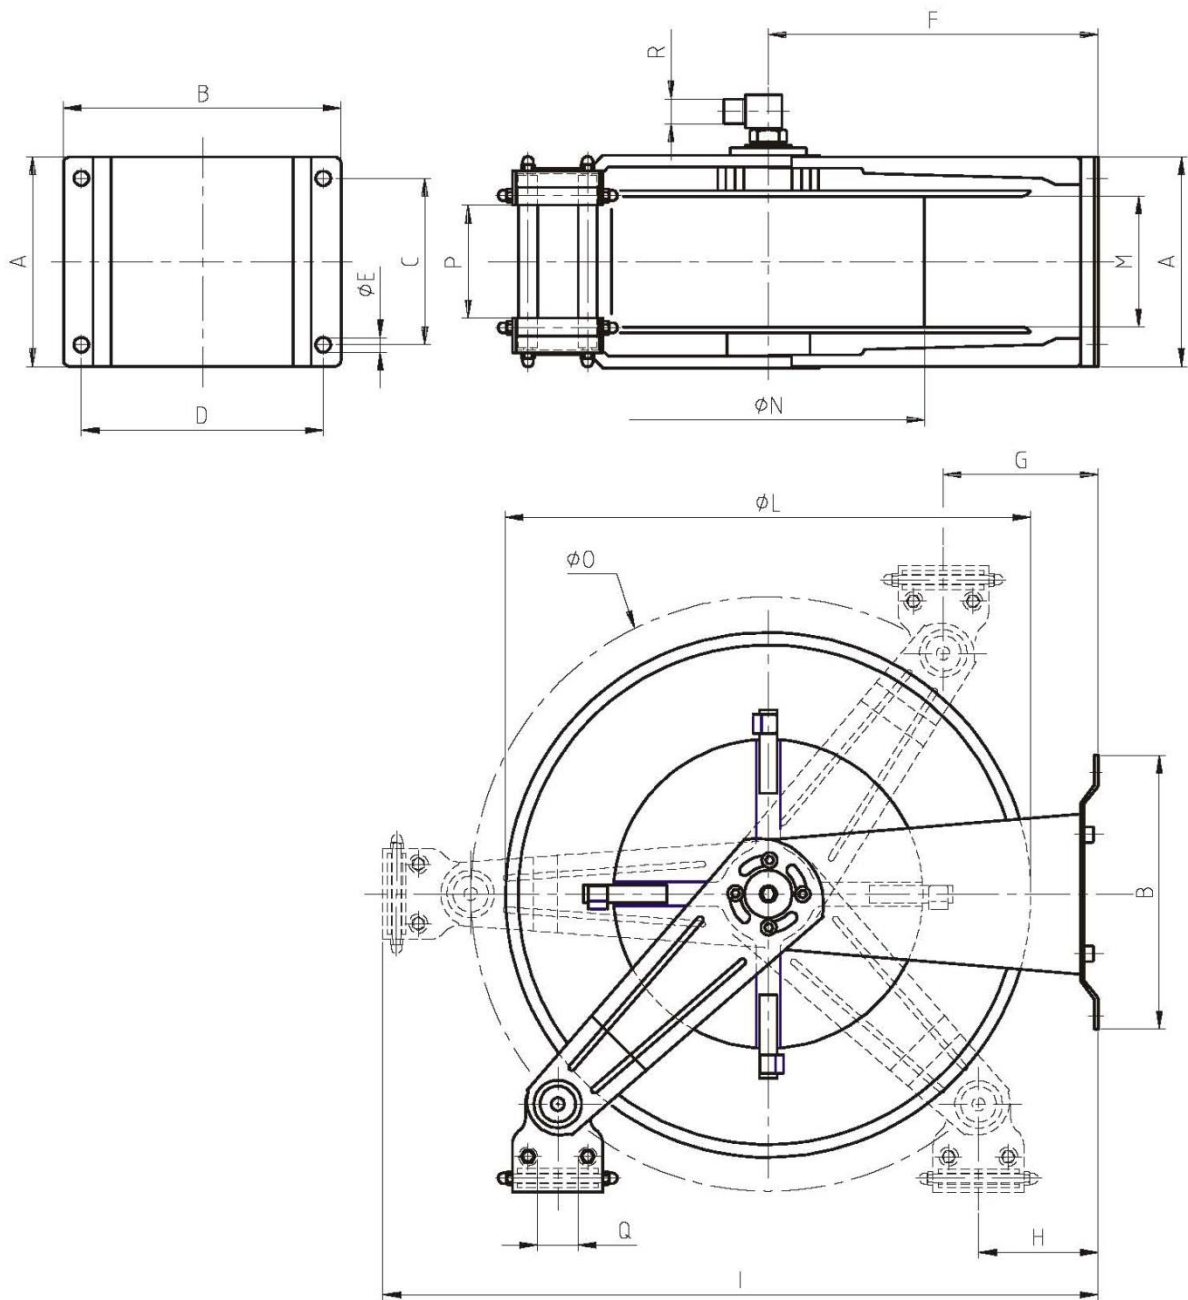

AKV1200 STAINLESS STEEL AUTOMATIC HOSE REEL

AKV1200

ST20

Max. working pressure	80 bar
Connection inlet - outlet	1" male – ¾" male
Bore	19mm
Max. hose Ø	1"
Max. Hose length	¾" – 13m (O.D. 28mm) 1" – 8m
Weight	14 Kg
Material hose reel	AISI 304 / AISI 303
Material swivel	AISI 304 Seal: VITON

DIMENSIONS AKV1200

Art. Code	A	B	C	D	E	F	G	H	I	L	M	N	O	P	Q	R
AKV1200	220	232	180	204	13	262	50	50	560	430	140	260	460	120	40	1"

DIMENSIONS ST20

Art. Code	A	B	C	D	E	F	G	H	I	L
ST20	205	180	250	210	13	210	30x12	80	125	110