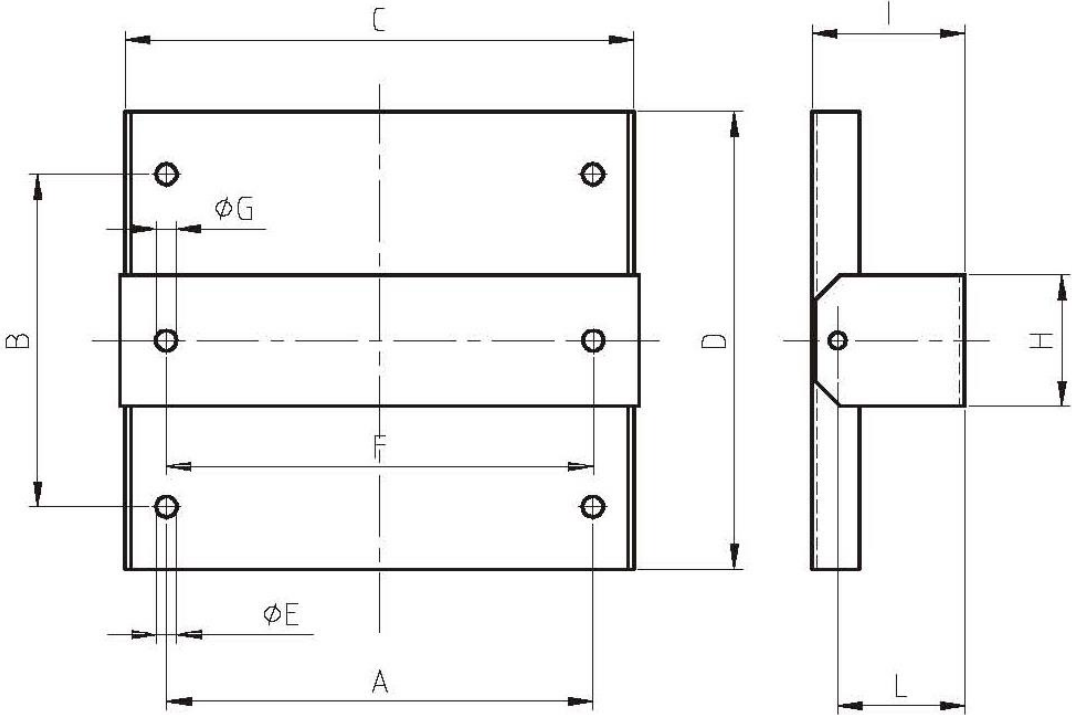

AKV1200 STAINLESS STEEL AUTOMATIC HOSE REEL

AKV1200

ST20

Max. working pressure	80 bar
Connection inlet - outlet	1" male – ¾" male
Bore	19mm
Max. hose Ø	1"
Max. Hose length	¾" – 13m (O.D. 28mm) 1" – 8m
Weight	14 Kg
Material hose reel	AISI 304 / AISI 303
Material swivel	AISI 304 Seal: VITON

DIMENSIONS AKV1200

Art. Code	A	B	C	D	E	F	G	H	I	L	M	N	O	P	Q	R
AKV1200	220	232	180	204	13	262	50	50	560	430	140	260	460	120	40	1"

DIMENSIONS ST20

Art. Code	A	B	C	D	E	F	G	H	I	L
ST20	205	180	250	210	13	210	30x12	80	125	110