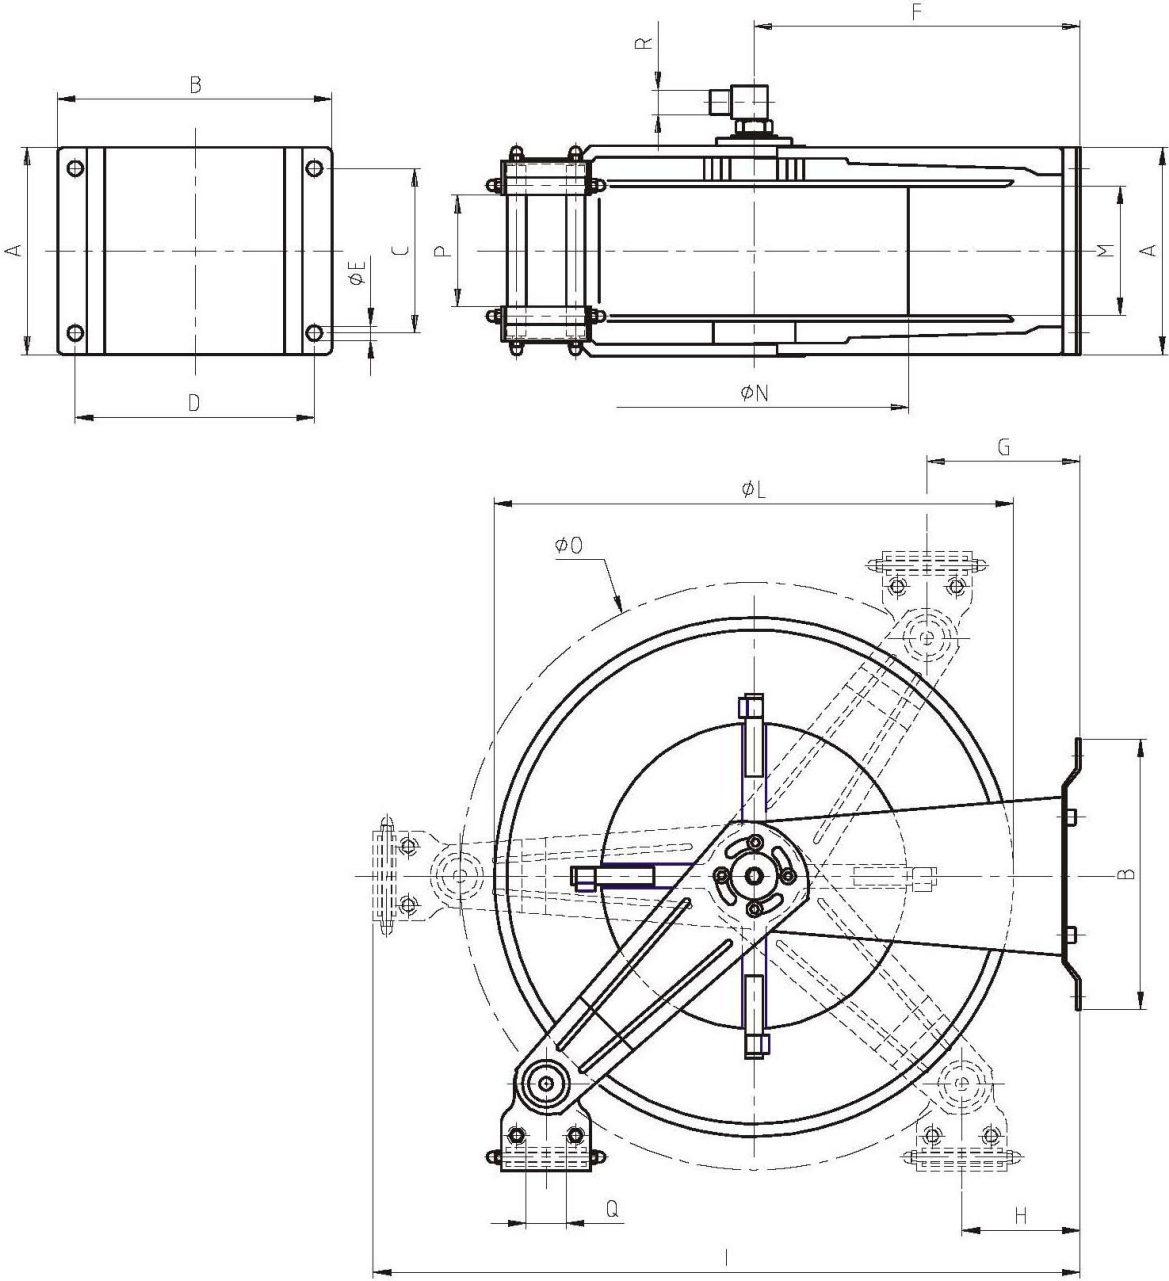

AKV3503 STAINLESS STEEL AUTOMATIC HOSE REEL

AKV3503

ST33

Max. working pressure	80 bar
Connection inlet - outlet	1" male – 3/4" male
Bore	19mm
Max. hose Ø	3/4"
Max. Hose length	3/4" –35m (hose max. OD 28mm)
Weight	28 Kg
Material hose reel	AISI 304 / AISI 303
Material swivel	AISI 304 Seal: VITON

Dimensions AKV3503

Art.	A	B	C	D	E	F	G	H	I	L	M	N	O	P	Q	R
AKV3503	390	295	360	263	13	315	120	107	700	540	295	310	580	250	43	1" M

DIMENSIONS ST33