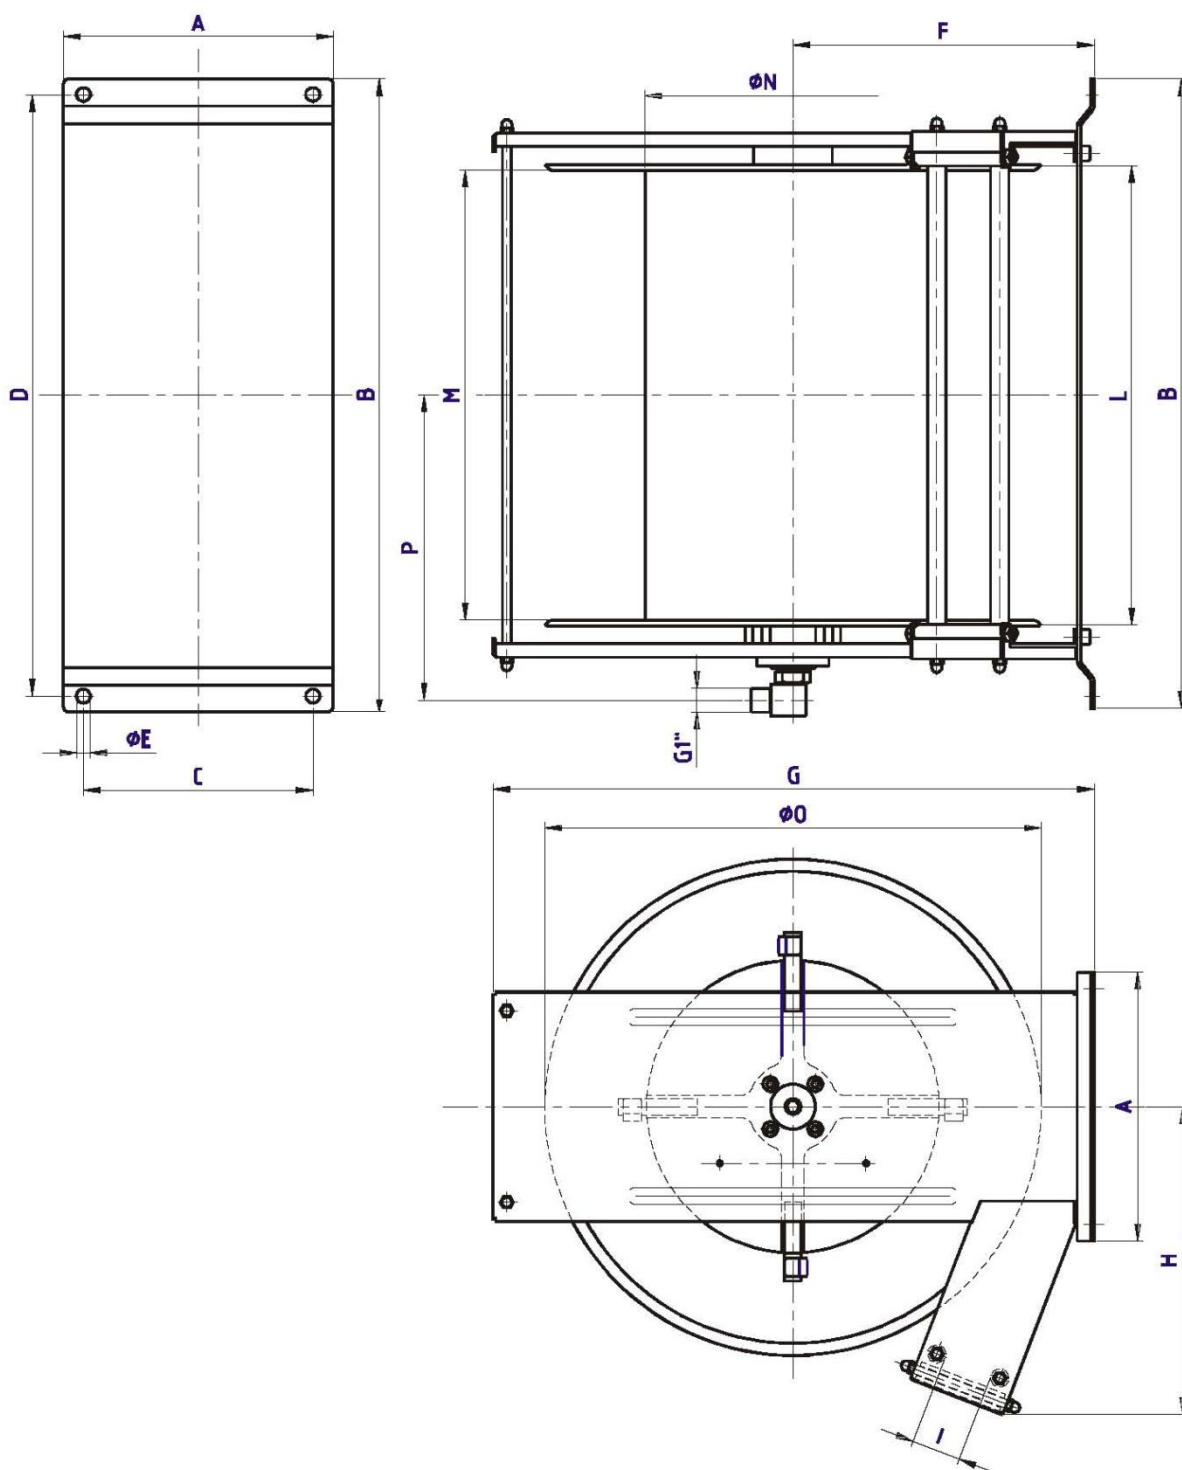

AKV4500 STAINLESS STEEL AUTOMATIC HOSE REEL

AKV4500

Max. working pressure	200 bar
Connection inlet - outlet	½" male – ½" male
Bore	12mm
Max. hose Ø	½"
Max. Hose length	½" – 40m
Weight	34 Kg
Material hose reel	AISI 304 / AISI 303
Material swivel	AISI 304 Seal: EPDM

DIMENSIONS AKV4500

Art. Code	A	B	C	D	E	F	G	H	I	L	M	N	O	P
AKV4500	234	440	205	410	13	270	530	290	45	303	290	260	430	