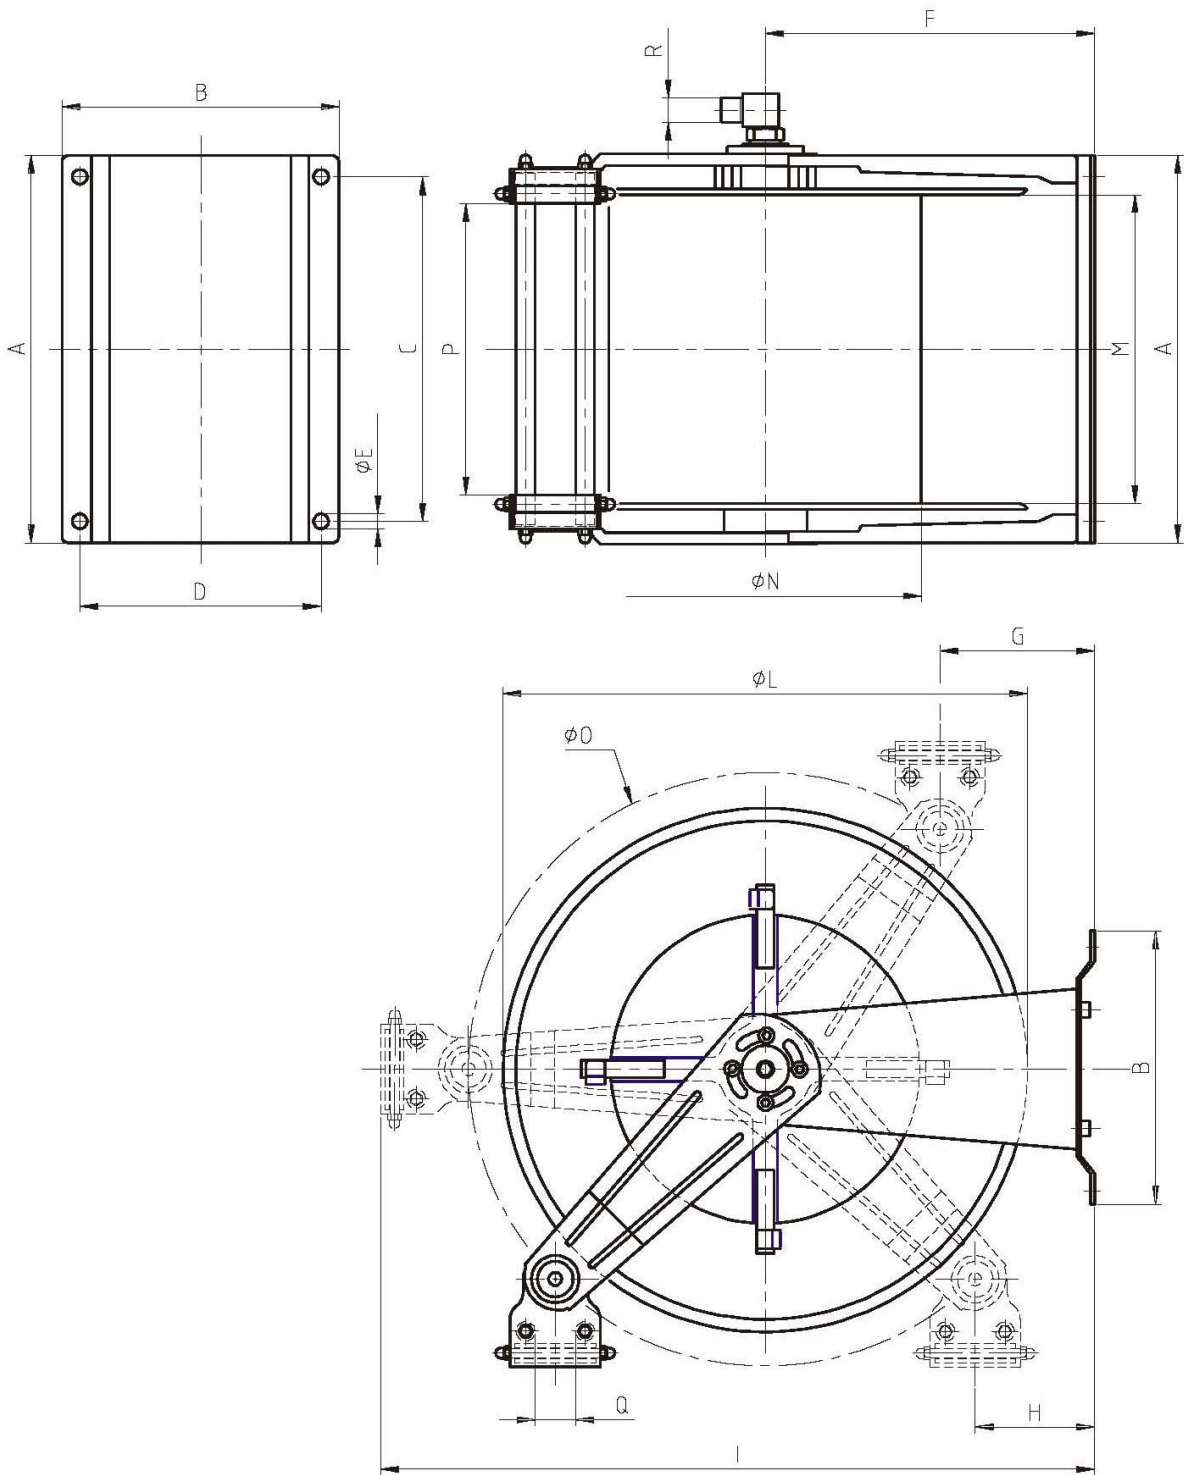

AKV6000 STAINLESS STEEL AUTOMATIC HOSE REEL

AKV6000

Max. working pressure	200 bar
Connection inlet - outlet	½" male – ½" male
Bore	12mm
Max. hose Ø	½"
Max. Hose length	¾" – 60m ½" – 60m
Weight	50 Kg
Material hose reel	AISI 304 / AISI 303
Material swivel	AISI 304 Seal: EPDM

DIMENSIONS AKV6000

Art. Code	A	B	C	D	E	F	G	H	I	L	M	N	O	P	Q	R
AKV6000	590	345	560	312	13	315	120	107	700	540	390	320	580	105	35	1/2"