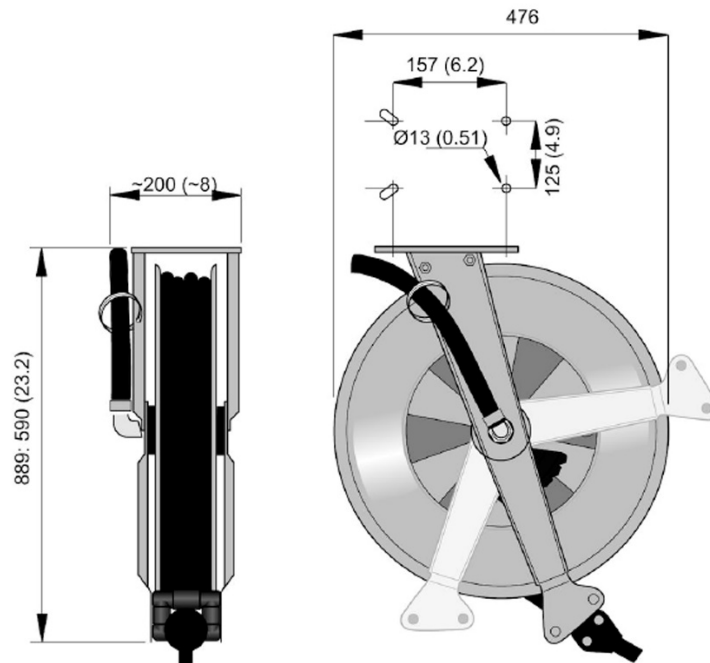

Hose reel 889

Medium sized open stainless steel hose reel

Fitted with slightly larger drums and are therefore able to take a little longer hose than Series 888. These reels are ideal in environments with high humidity, where hygiene is of the utmost importance or where there is a risk of chemical attack. Thanks to the open design, the reels are very easy to service, maintain and keep clean. Can be installed on wall or on the ceiling.

- All components in stainless steel and chemically resistant composite.
- Open design for ease of cleaning
- Outlet position can be adjusted through 120° for optimum pull-out and pull-in angle.

AKBO889

Optional:

Swivelling wall mounting bracket

Reference:

AKBOFZB-889

Reference	AKBO889-12-15
Hose dimension	1/2"
Max. hose length	15m
Max. working pressure	20 bar
Weight	14 Kg